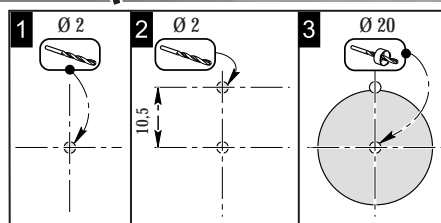

MAKE **ALFA ROMEO**

MOD. **GIULIETTA**

YEAR **10** →

- | | |
|--------------------------|--------------------------------|
| F gris-noir | RU Ī òÑóòÑòÀóÀò |
| GB grey-black | PL BRĄK |
| NL onbeschikbaar | CZ NENÍ K DISPOZICI |
| D nicht verfügbar | H nem áll rendelkezésre |
| E no disponible | SL nije raspoložljiv |
| I grigio-nero | GR ù-é-á-é-é-Ýóá Ī ò |
| P nao disponível | TR Kullanilabilir Deil |

Note: All quotations are expressed in mm.

Note: This information is not binding, therefore it must be considered only an example for installation purposes that must be executed as per the instructions given on the product installation manual.