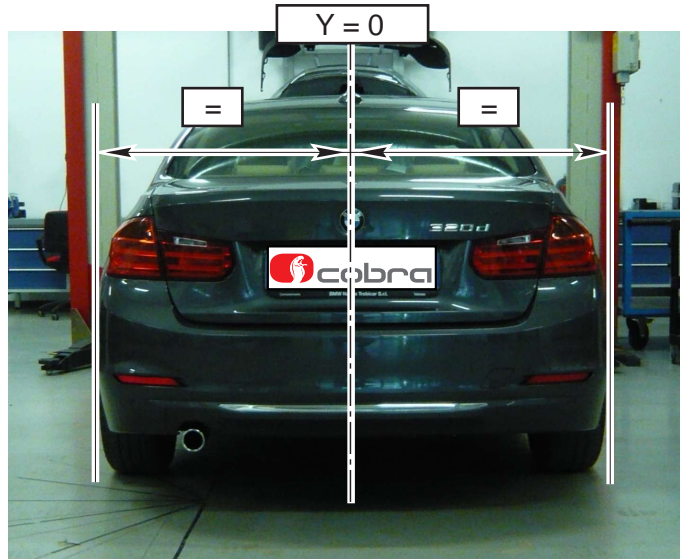

MAKE

BMW

MOD. SERIE 3 BERLINA

YEAR 12 →

Note: All quotations are expressed in mm.

Note: This information is not binding, therefore it must be considered only an example for installation purposes that must be executed as per the instructions given on the product installation manual.