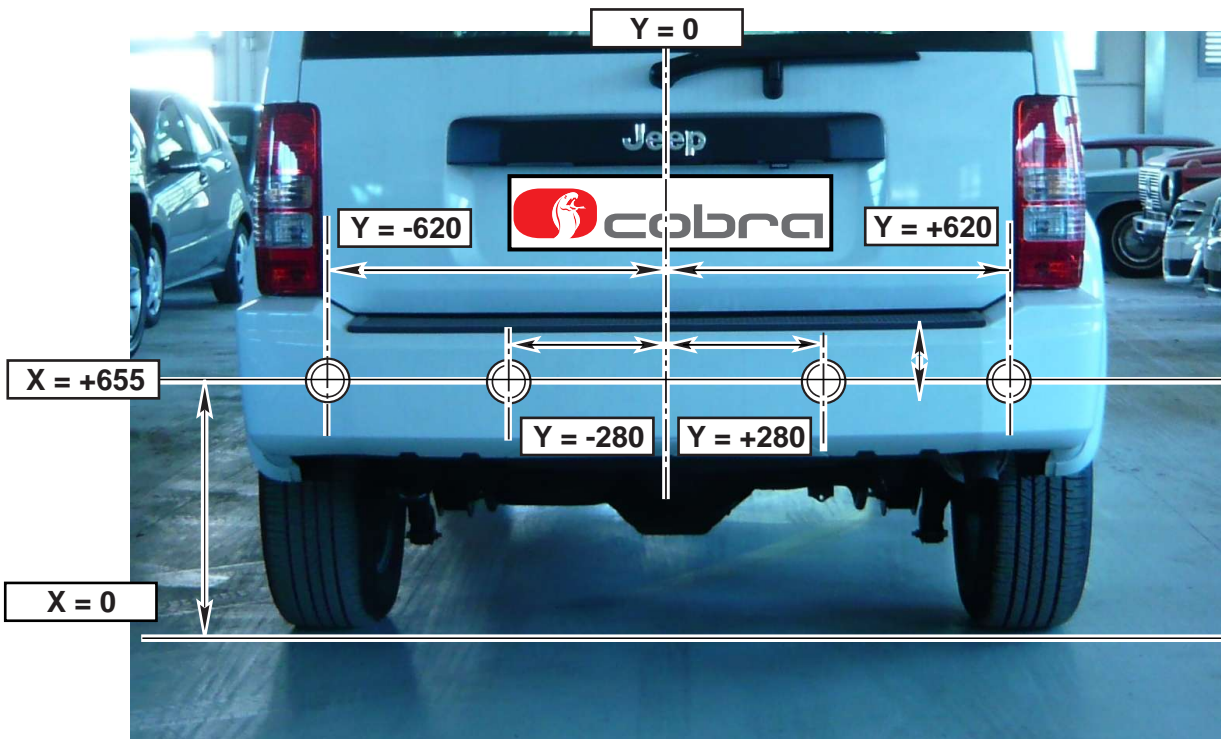

MAKE

JEEP

MOD. CHEROKEE

YEAR 08 →

Note: All quotations are expressed in mm.

Note: This information is not binding, therefore it must be considered only an example for installation purposes that must be executed as per the instructions given on the product installation manual.