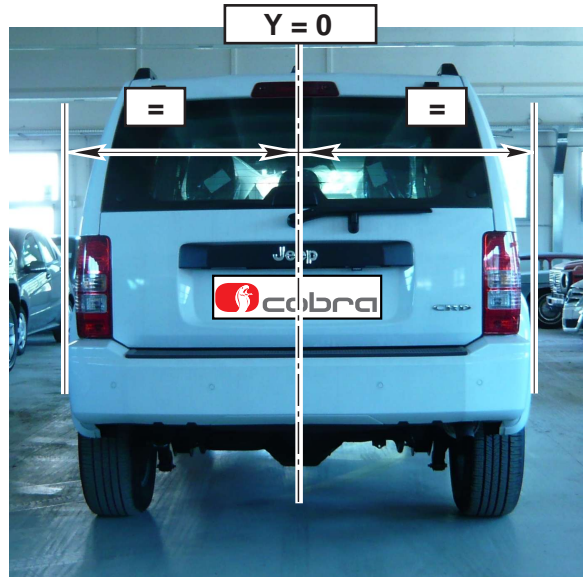

MAKE

JEEP

MOD. CHEROKEE

YEAR 08 →

Note: All quotations are expressed in mm.

Note: This information is not binding, therefore it must be considered only an example for installation purposes that must be executed as per the instructions given on the product installation manual.