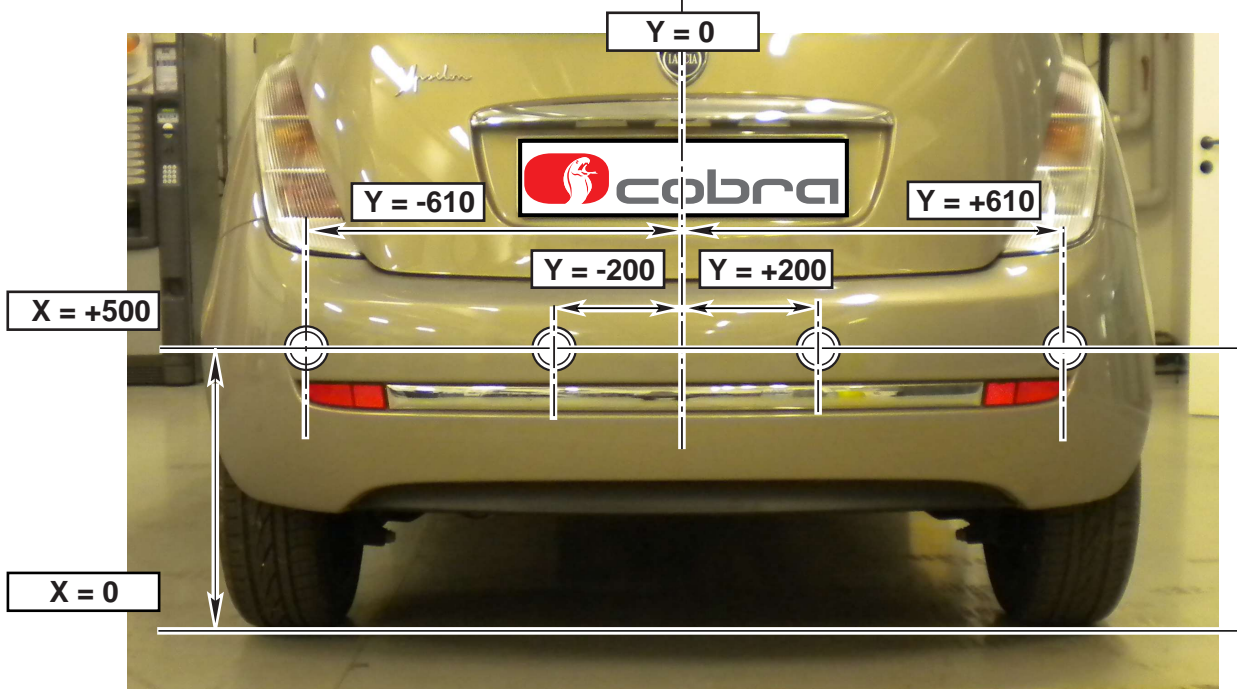

**MAKE**
**LANCIA**
**MOD. YPSILON**
**YEAR 06** →

Note: All quotations are expressed in mm.

Note: This information is not binding, therefore it must be considered only an example for installation purposes that must be executed as per the instructions given on the product installation manual.