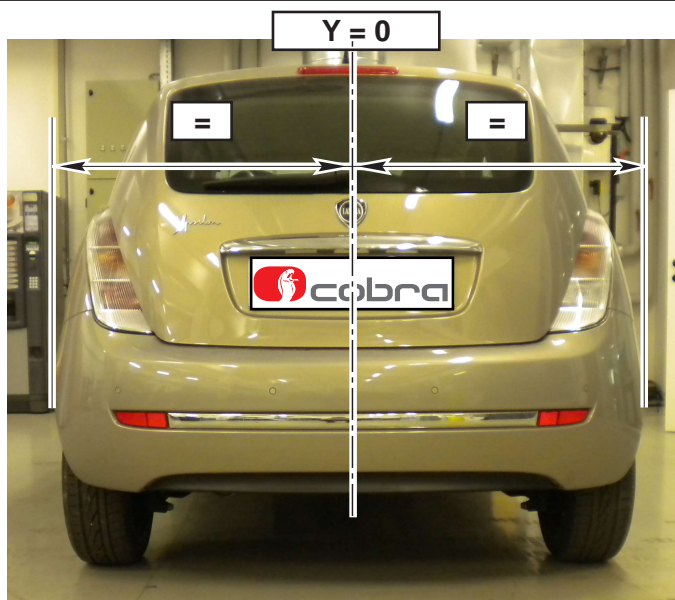

**MAKE**
**LANCIA**
**MOD. YPSILON**
**YEAR 06** →

Note: All quotations are expressed in mm.

Note: This information is not binding, therefore it must be considered only an example for installation purposes that must be executed as per the instructions given on the product installation manual.