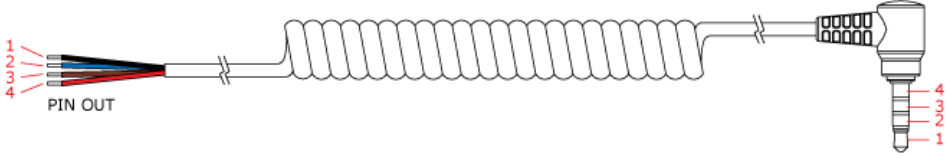

TT-A0116

TUFFTALK-A0116 / Open End

1	SPEAKER_OUT	PIN OUT - BLACK
2	PTT	PIN OUT - BLUE
3	MIC_IN	PIN OUT - BROWN
4	GROUND	PIN OUT - RED